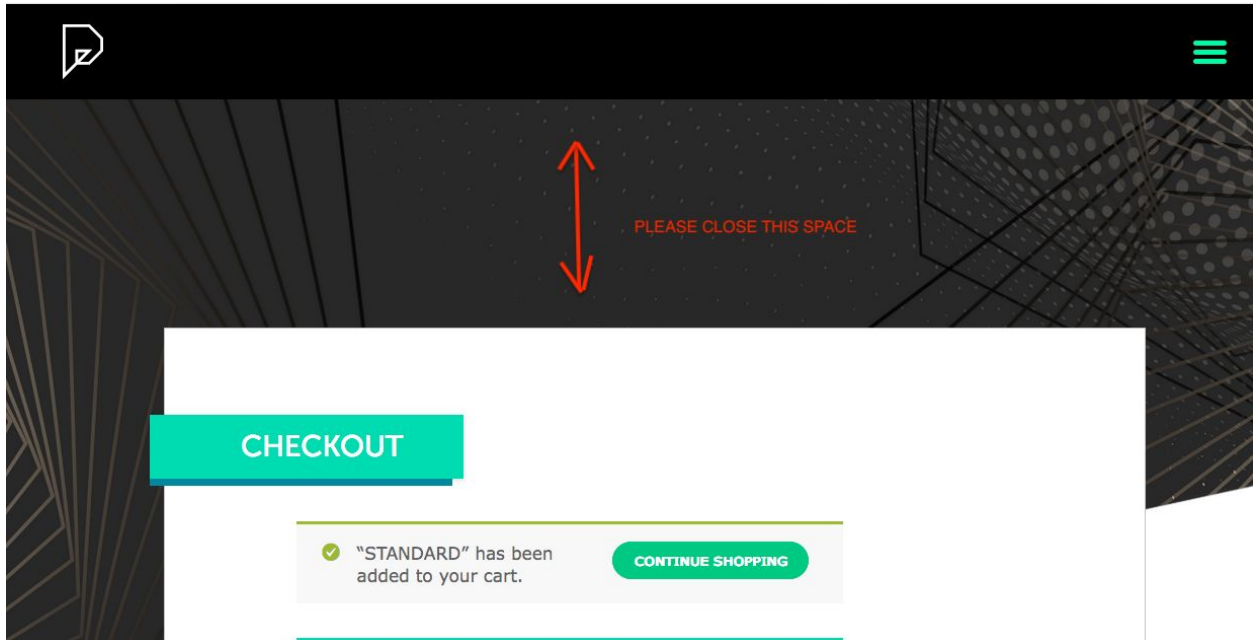

-- When Package is clicked on the menu, it goes to the bottom of the package page. It should go on top of the page

-- Custom packages don't have a cost to it. Can people just complete a form and submit to us for review?

-- Can we add copyright info at the footer? *All rights reserved © Panaluxe Agency*